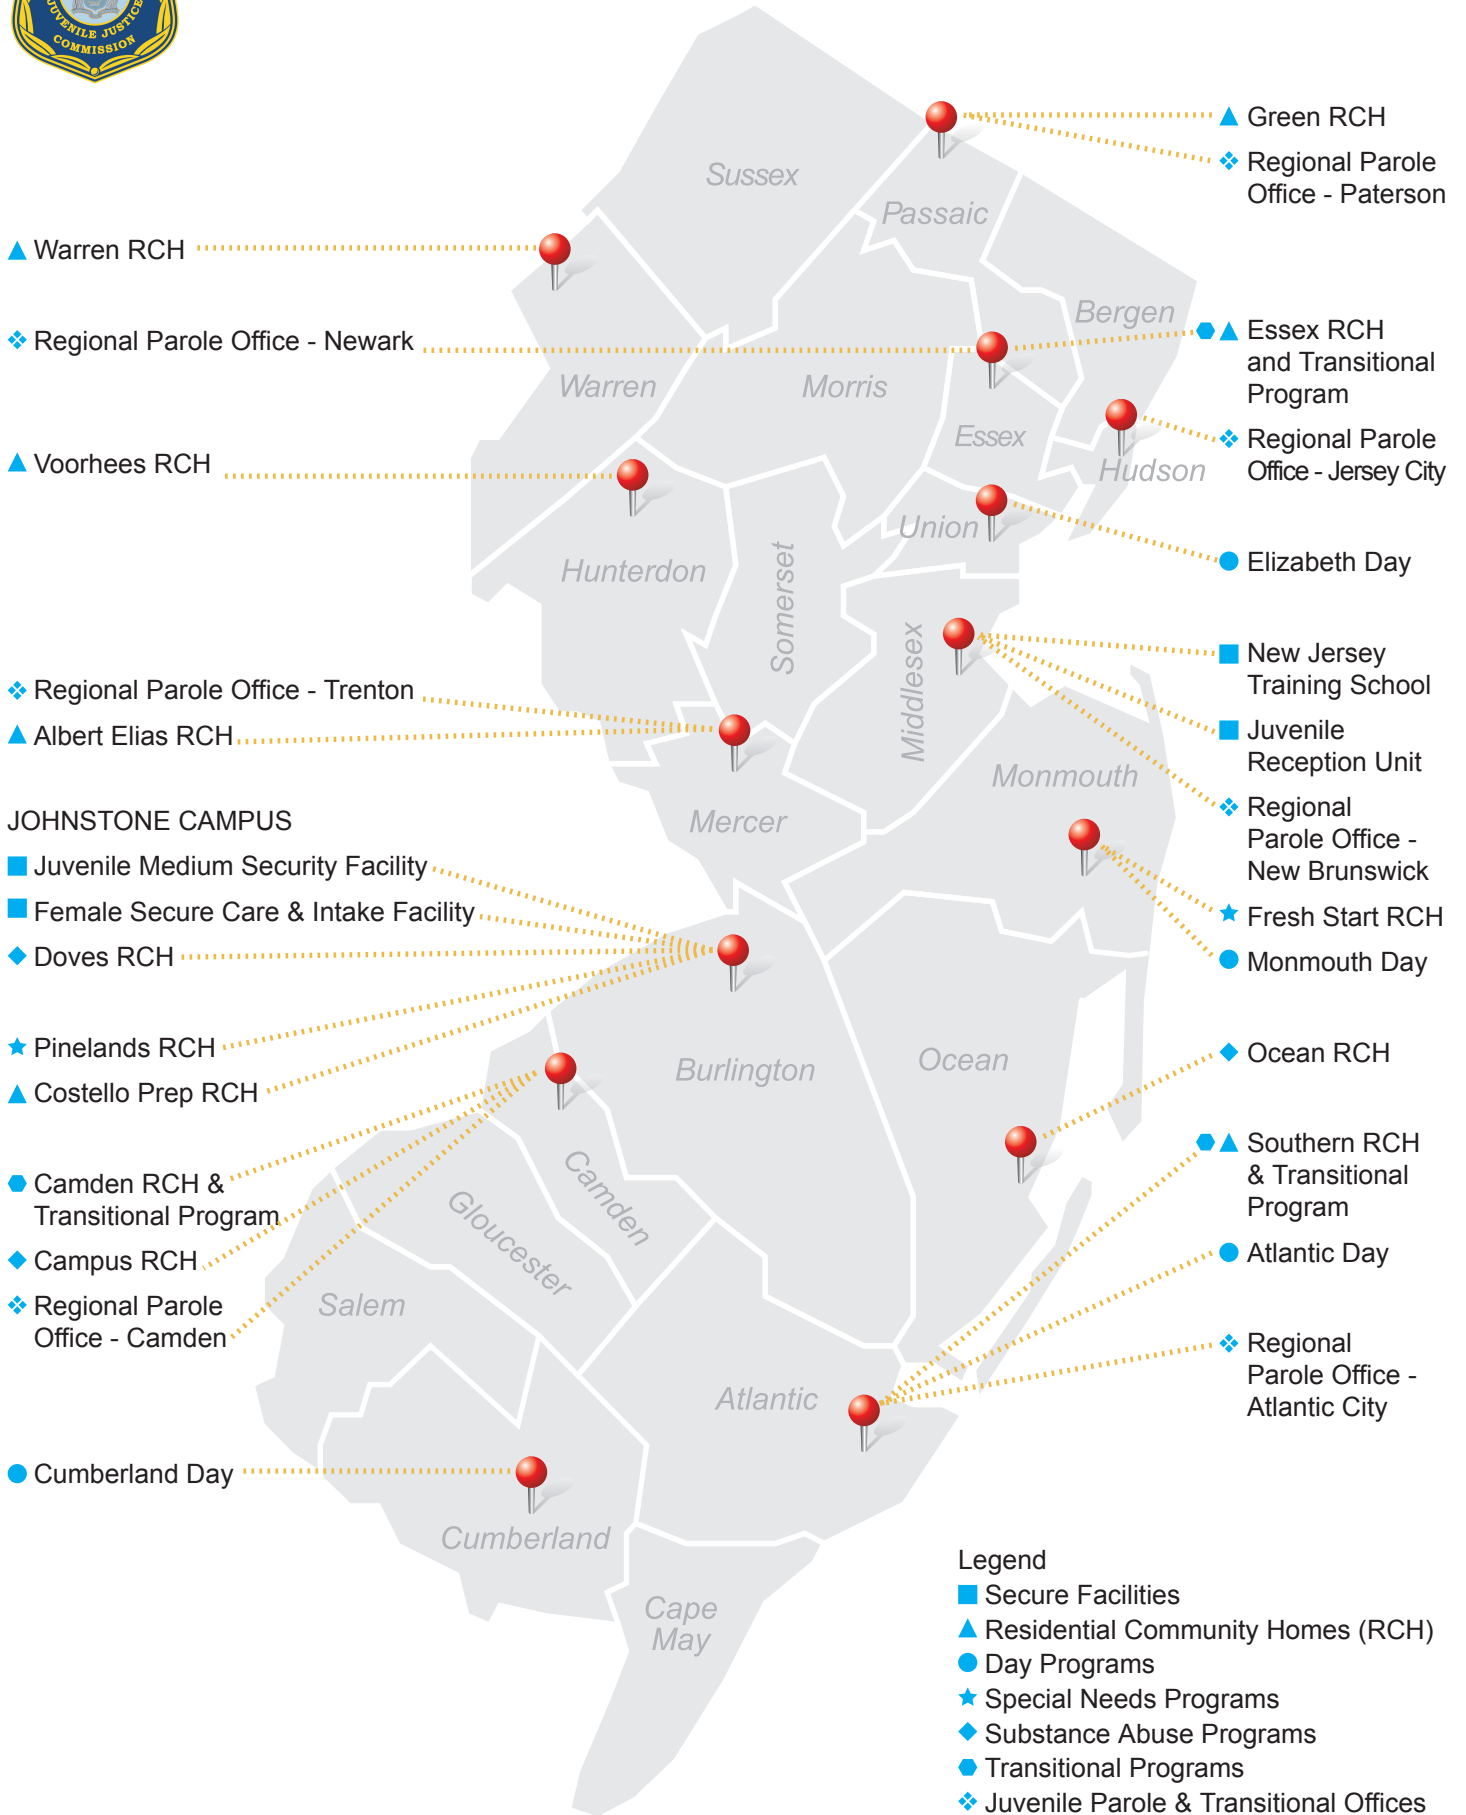

# Juvenile Justice Commission

- Legend**
- Secure Facilities
  - ▲ Residential Community Homes (RCH)
  - Day Programs
  - ★ Special Needs Programs
  - ◆ Substance Abuse Programs
  - Transitional Programs
  - ❖ Juvenile Parole & Transitional Offices